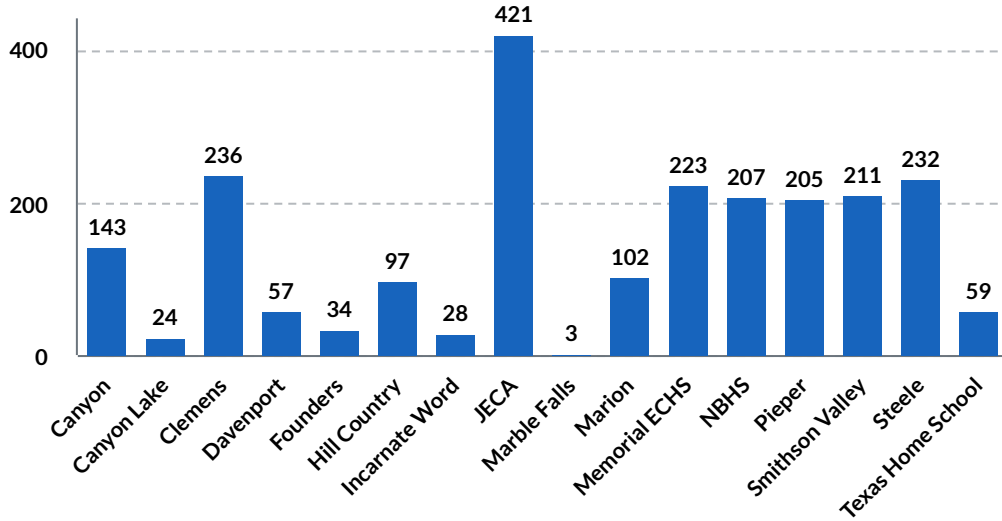

Total Spring Enrollment 2282

Traditional Dual Credit 1517

Early College High School 644

Private and Charter Schools 62

Home School Dual Credit 59

Spring Enrollment by High School

Judson Early College Academy Graduates 76

Memorial Early College HS Graduates 63

SP24 Average Credit Hours Earned 4.7

Avg. Dual Credit Hours Earned at Graduation 16.85

Seniors with 15+ hours of Dual Credit

■ Students with 15+ hrs ■ DC senior count