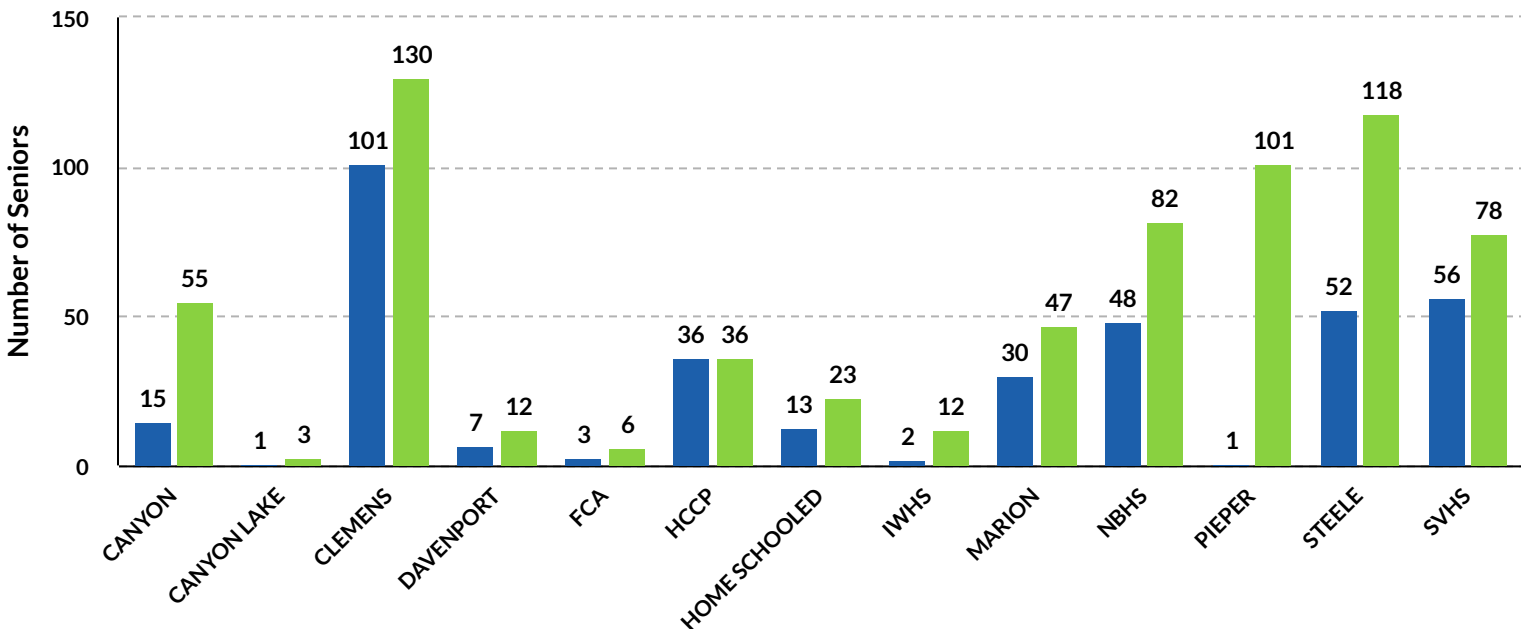

Private and Charter Schools 48

Fall Enrollment by High School

Fall Early Admits 0

DC to FTIC Conversion 8.2%

Fall 2023 Avg Credit Hours Earned 4.42

Seniors with 15+ hours of Dual Credit

■ Students with 15+ hrs ■ DC senior count