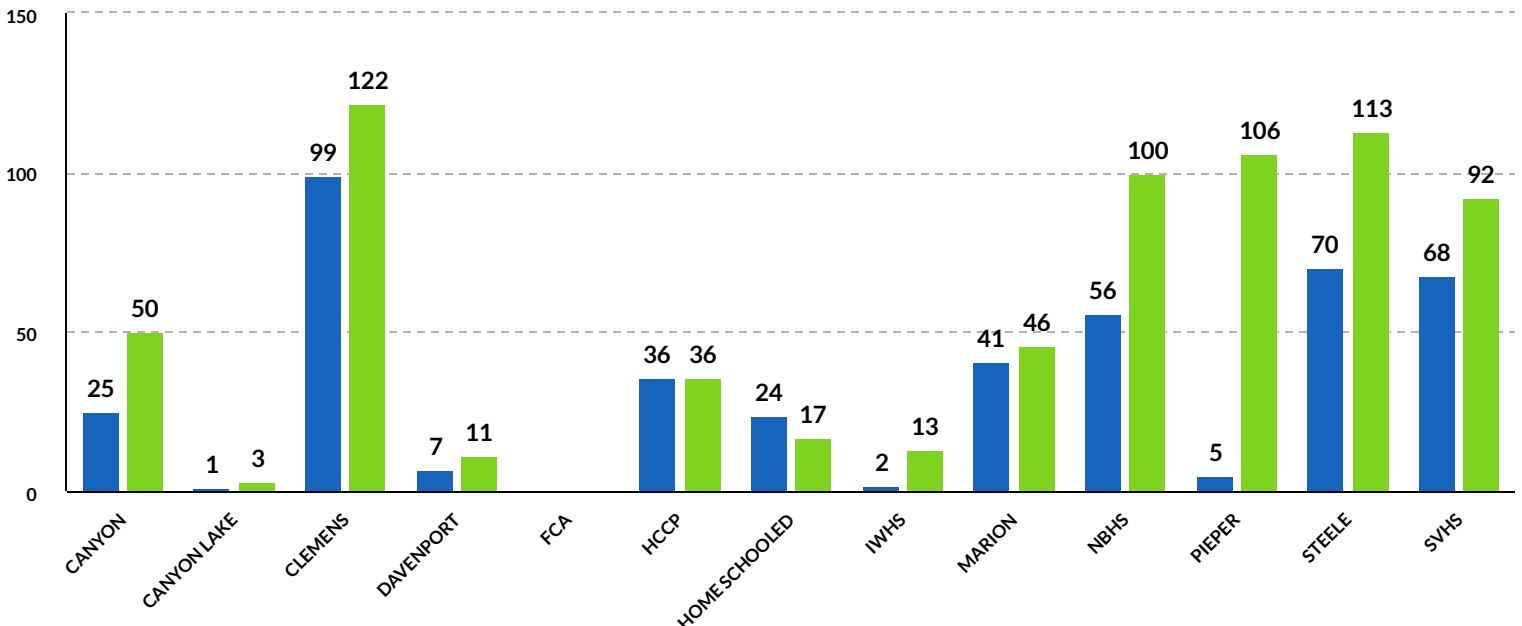

Total Spring Enrollment 2282

Traditional Dual Credit 1517

Early College High School 644

Private and Charter Schools 62

Home School Dual Credit 59

Spring Enrollment by High School

Judson Early College Academy Graduates 76

Memorial Early College HS Graduates 63

SP24 Average Credit Hours Earned 4.7

Avg. Dual Credit Hours Earned at Graduation 16.85

Seniors with 15+ hours of Dual Credit

■ Students with 15+ hrs ■ DC senior count