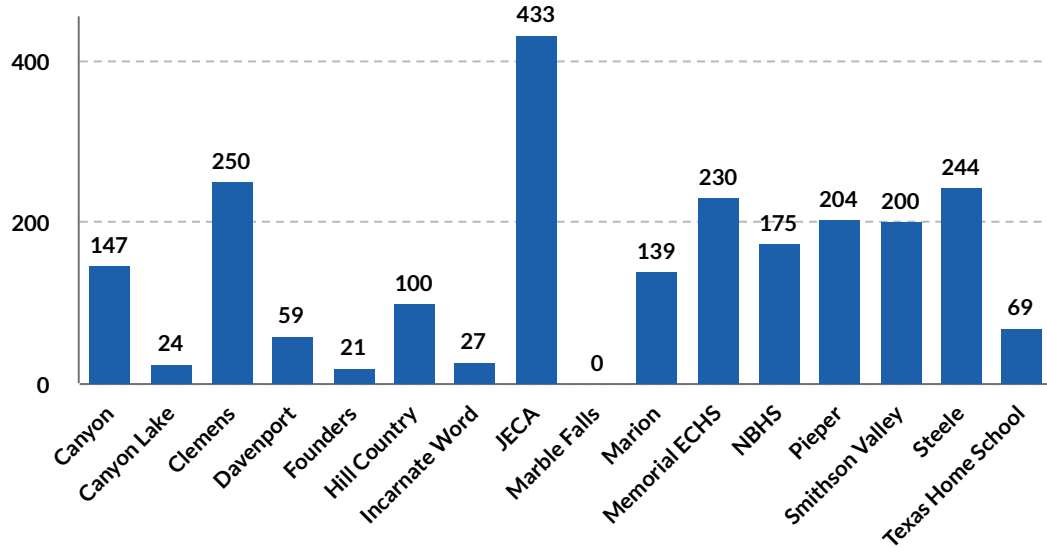

ALAMO
COLLEGES
DISTRICT

Northeast Lakeview College
High School Programs

High School Programs Fall 2023 Scorecard

Total Fall Enrollment 2,322

Traditional Dual Credit 1,542

Early College High School 663

Home School Dual Credit 69

Private and Charter Schools 48

Fall Enrollment by High School

Fall Early Admits 0

DC to FTIC Conversion 8.2%

Fall 2023 Avg Credit Hours Earned 4.42

Seniors with 15+ hours of Dual Credit

■ Students with 15+ hrs ■ DC senior count